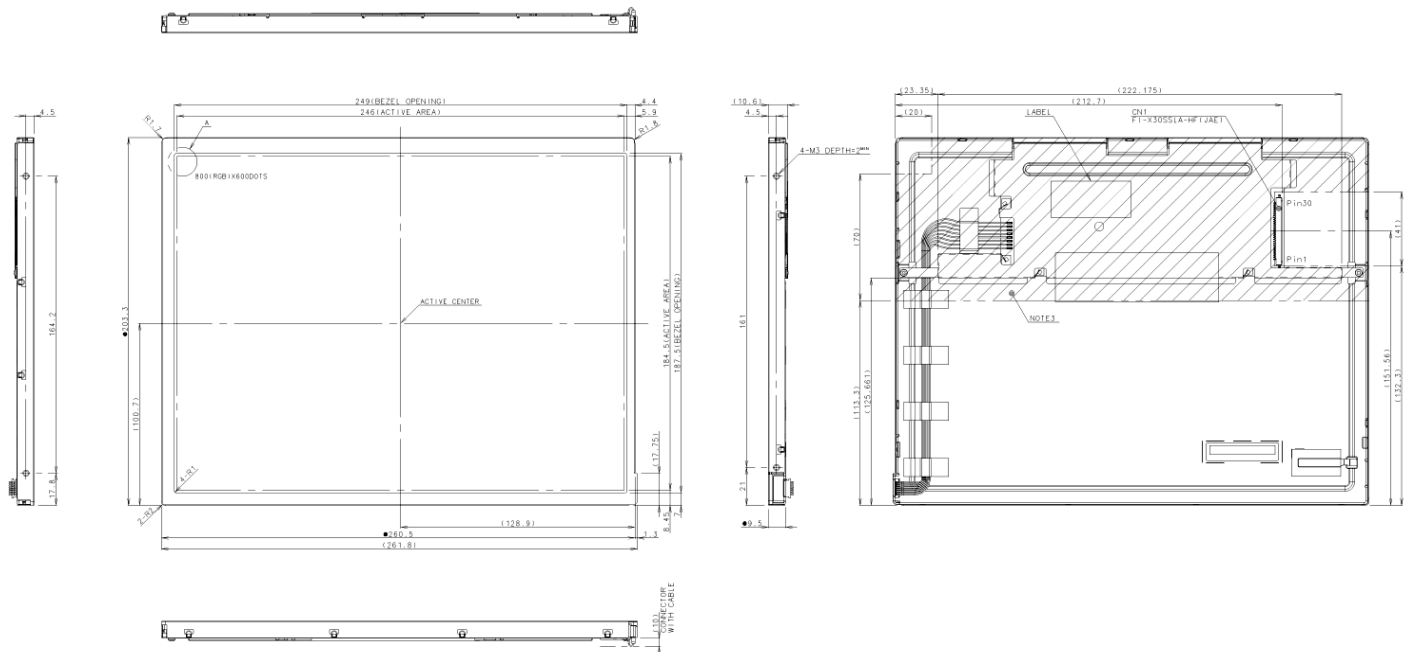

Ask us about the Value-Added Program
Let us attach your chosen touch screen, connector or provide you
with custom cables to meet your needs

For complete technical specifications, application notes or
inventory information call 734-416-8500 or visit our web-
site at www.kyocera-display.com